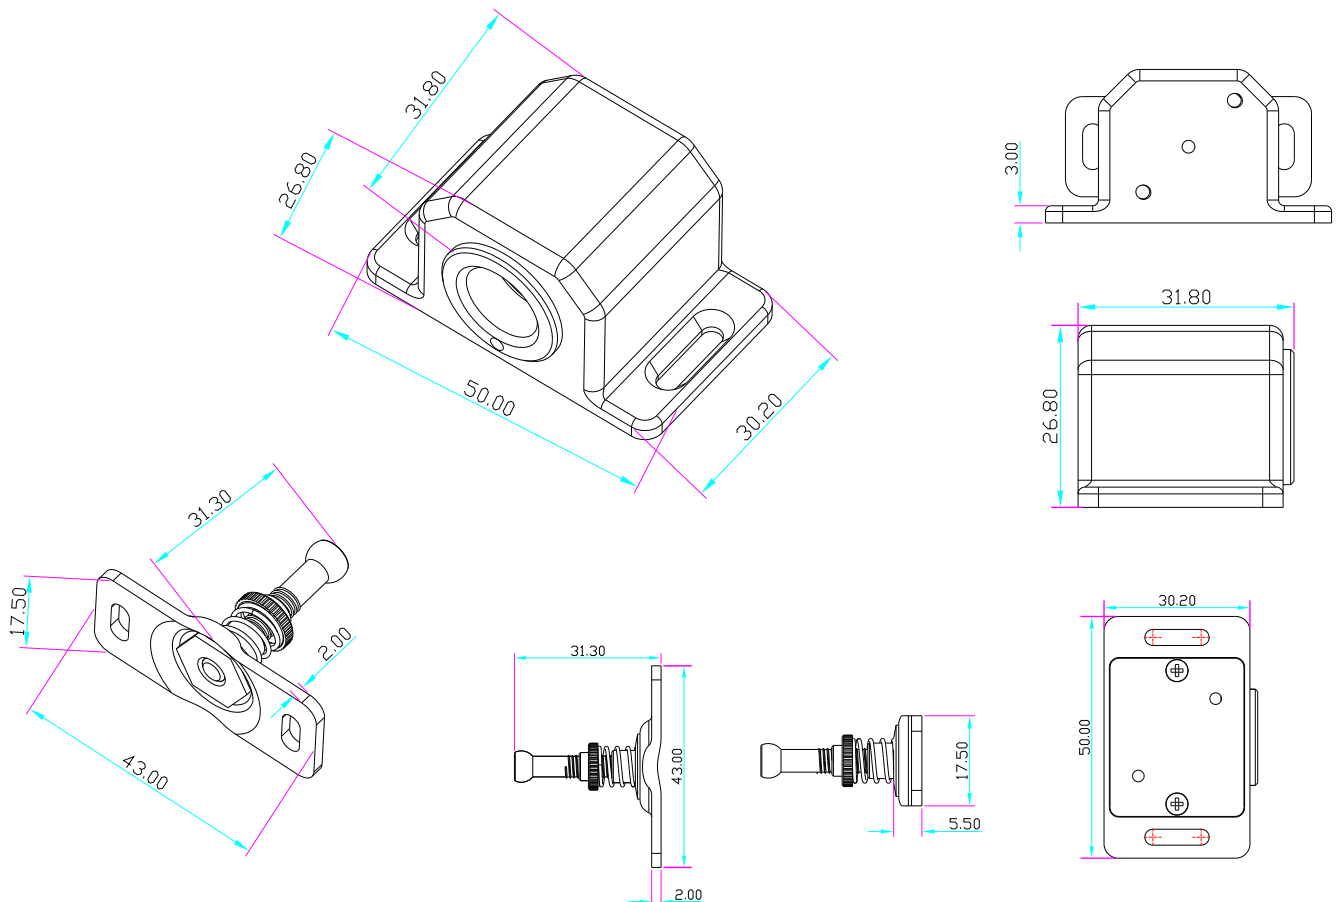

### Specification

- Dimension: 50Lx30.2Wx26.8H(mm)
- Holding force: >150KG
- Voltage: DC12V
- Current: 100mA
- Feature: Fail safe(NC);  
Fail secure(NO)
- Suitable for: File cabinet ; Display case
- Weight: 0.18kg

### Dimension

Optional pin